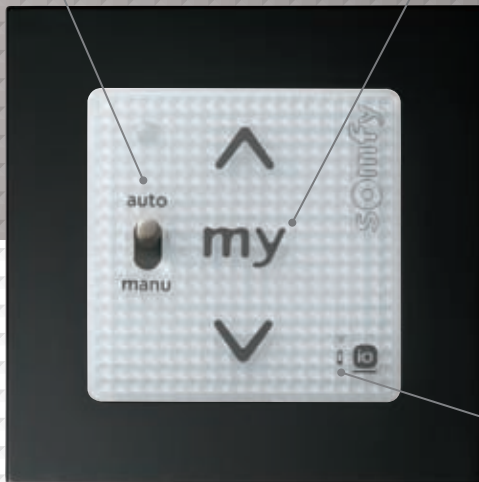

Down

For HORIZONTAL openings:

Curtains, swinging shutters, lateral gates, etc.

Three buttons

Open

Stop

+ "my" favorite position

Close

FUNCTIONAL INTELLIGENCE

Auto/Manu Function

Available on
io-homecontrol®
module only.

The Auto/Manu
function lets you override
the program at any time,
to change the position
of a piece of equipment.

«my»

Touch «my» to memorize
the favorite position of
a roller blind or move it to
this position immediately.
Simple to program and to
modify.